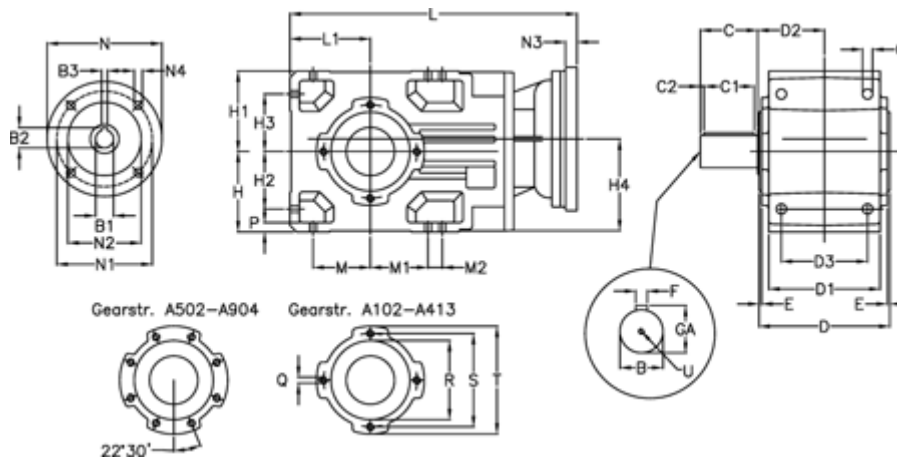

Article number: 29600100721225  
 Description: Bevel helical gearbox  
 A102UR-7,2-P71B5

## Measures

B = 25	D1 = 95	H1 = 70	M2 = 0	Q = M8x12
B1 = 14	D2 = 63.0	H2 = 50	N = 160	R = 80
B2 = 16.3	D3 = 75	H3 = 50	N1 = 130	S = 100
B3 = 5	Description = A102UR-xx-P71 B5	H4 = 83.0	N2 = 110	T = 120
C = 45	E = 3.0	L = 282.5	N3 = -	U = M8x19
C1 = 35	F = 8	L1 = 70	N4 = M8x16	
C2 = 5.0	GA = 28	M = 50	O = 9.5	
D = 117	H = 70	M1 = 50	P = 9	